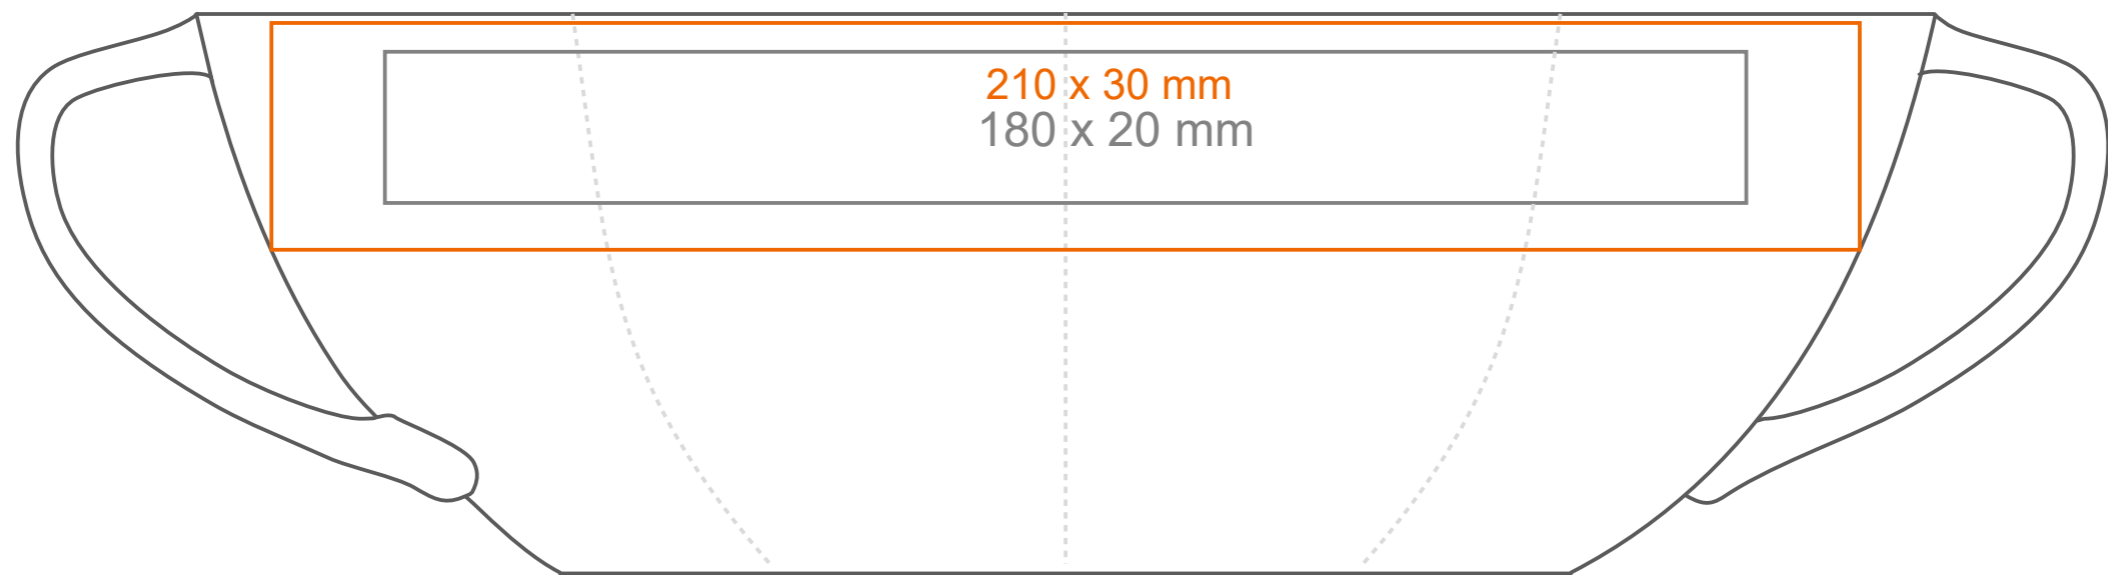

C_240 Vision Set

220 ml / h: 74 mm / Ø 86 mm

saucer Ø 155 mm

Imprint on the handle
Imprint on the inside
Imprint on the bottom inside
Imprint on the bottom outside

- 50 x 8 mm
- 50 x 15 mm
- Ø 30 mm
- Ø 30 mm

*In the case of projects for transfer print running outside of the standard print area, please contact our sales department.

[How to prepare print material](#)

meaning

- Transfer Print
- Sensitive Touch
- Direct Print