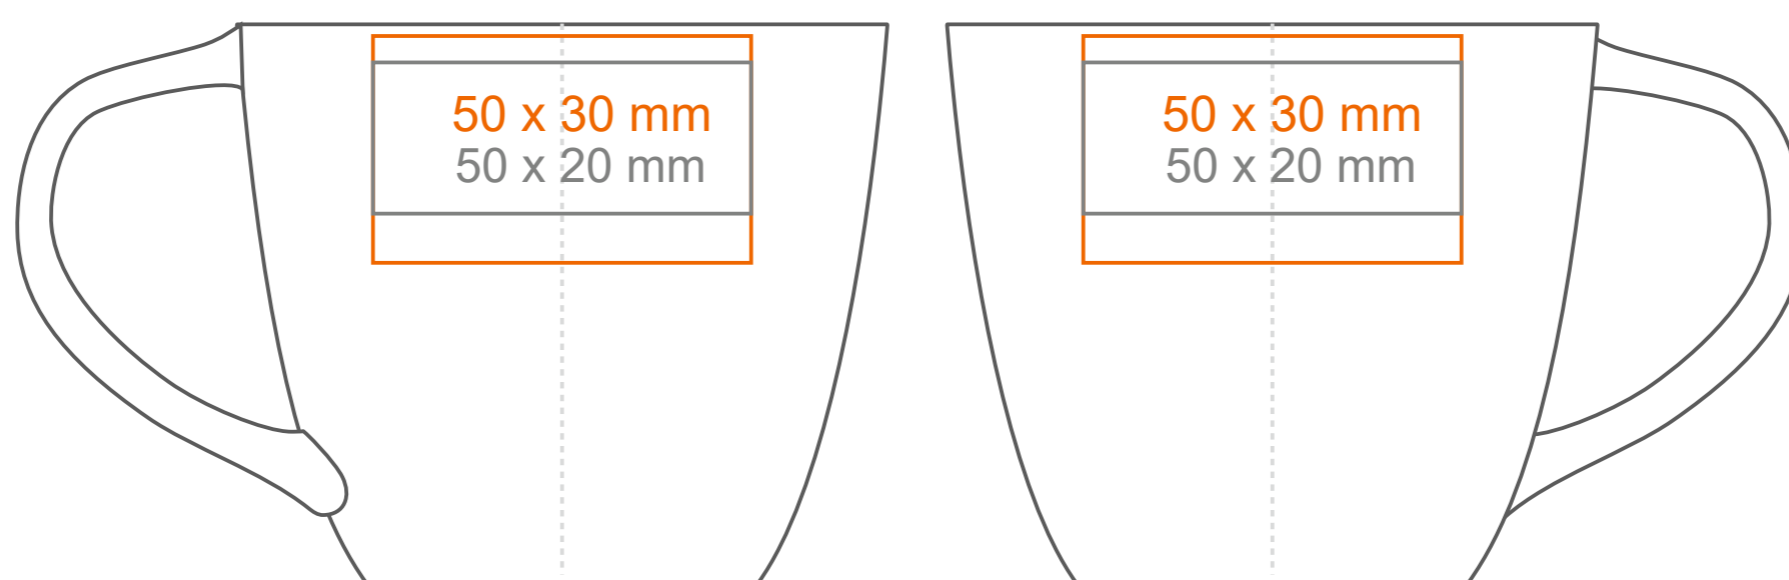

C_240 Vision Set

220 ml / h: 74 mm / Ø 86 mm

saucer Ø 155 mm

Imprint on the handle
Imprint on the inside
Imprint on the bottom inside
Imprint on the bottom outside

- 50 x 8 mm
- 50 x 15 mm
- Ø 30 mm
- Ø 30 mm