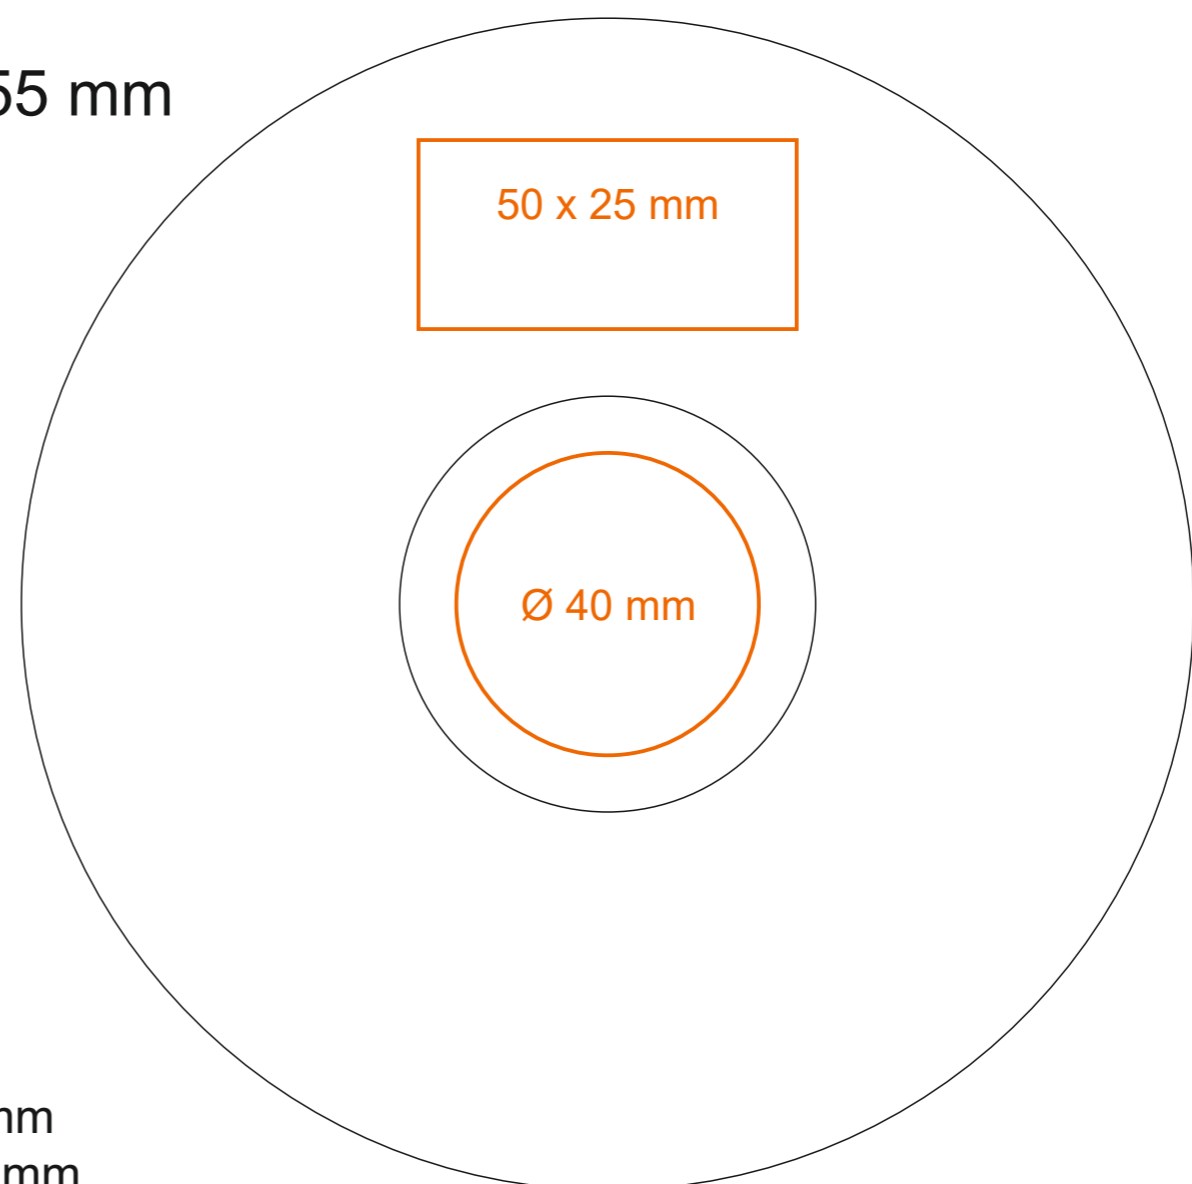

C_240 Vision Set

220 ml / h: 74 mm / Ø 86 mm

saucer Ø 155 mm

Imprint on the handle
Imprint on the inside
Imprint on the bottom inside
Imprint on the bottom outside

- 50 x 8 mm
- 50 x 15 mm
- Ø 30 mm
- Ø 30 mm