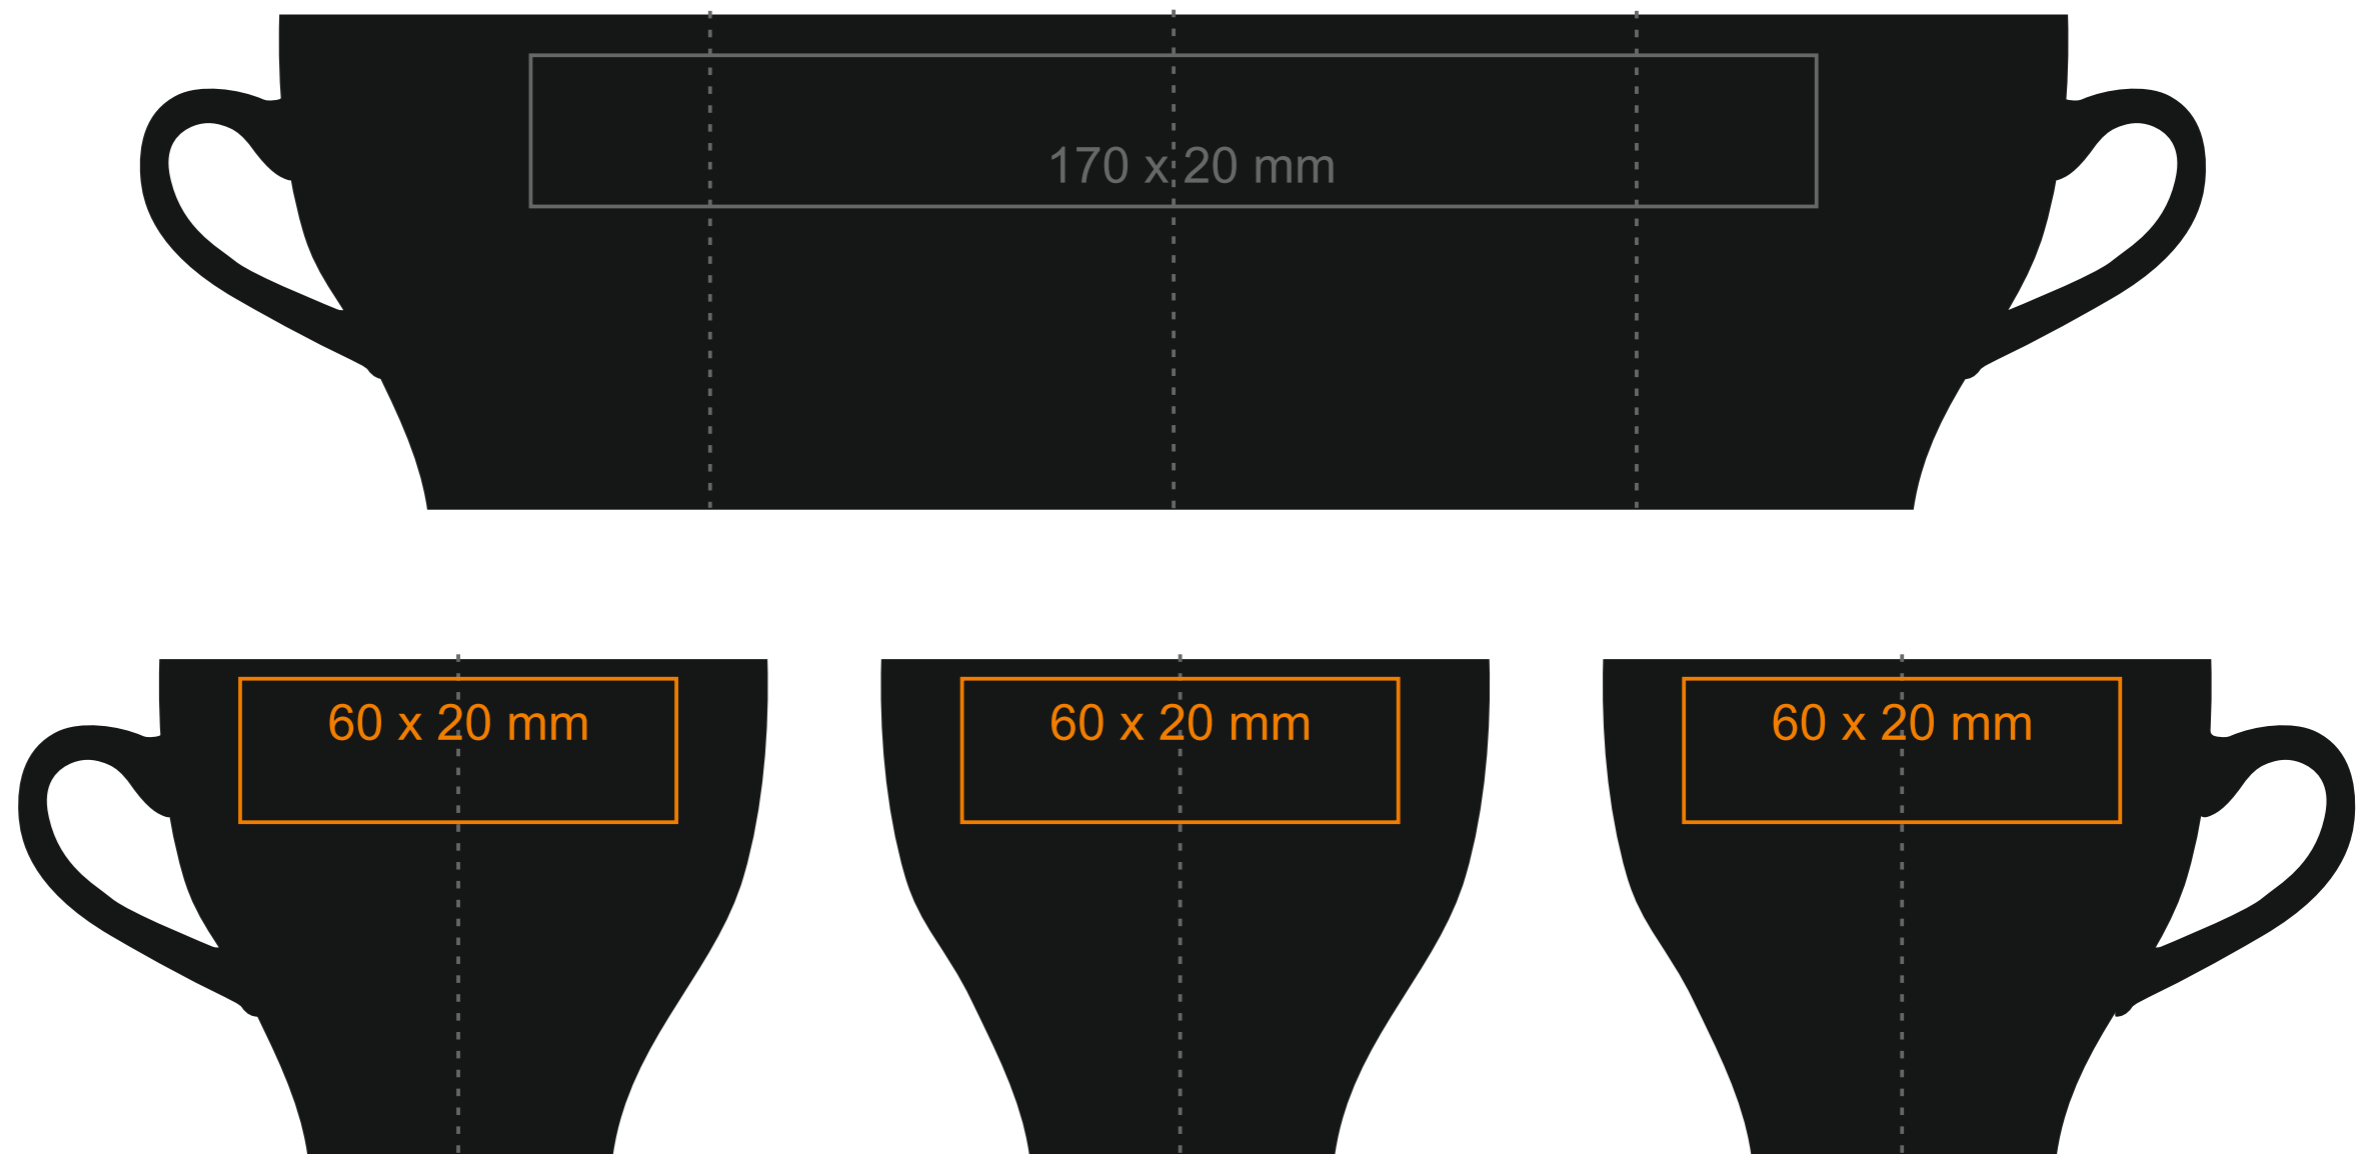

C247 Verona Nero Set

70 ml / h: 58 mm / Ø 61 mm

Saucer Ø 107 mm

Imprint on the inside 30 x 10 mm
Imprint on the bottom inside Ø 15 mm
Imprint on the bottom outside Ø 20 mm

*In the case of projects for transfer print running outside of the standard print area, please contact our sales department.

[How to prepare print material](#)

meaning

— Transfer Print
— Sensitive Touch

C247 Verona Nero Set

150 ml / h: 65 mm / Ø 80 mm

Saucer Ø 126 mm

Imprint on the handle	30 x 5 mm
Imprint on the inside	30 x 10 mm
Imprint on the bottom inside	Ø 25 mm
Imprint on the bottom outside	Ø 20 mm

*In the case of projects for transfer print running outside of the standard print area, please contact our sales department.

[How to prepare print material](#)

meaning

— Transfer Print
— Sensitive Touch

C247 Verona Nero Set

200 ml / h: 70 mm / Ø 86 mm

Saucer Ø 140 mm

- Imprint on the handle 30 x 5 mm
- Imprint on the inside 30 x 10 mm
- Imprint on the bottom inside Ø 25 mm
- Imprint on the bottom outside Ø 20 mm

*In the case of projects for transfer print running outside of the standard print area, please contact our sales department.