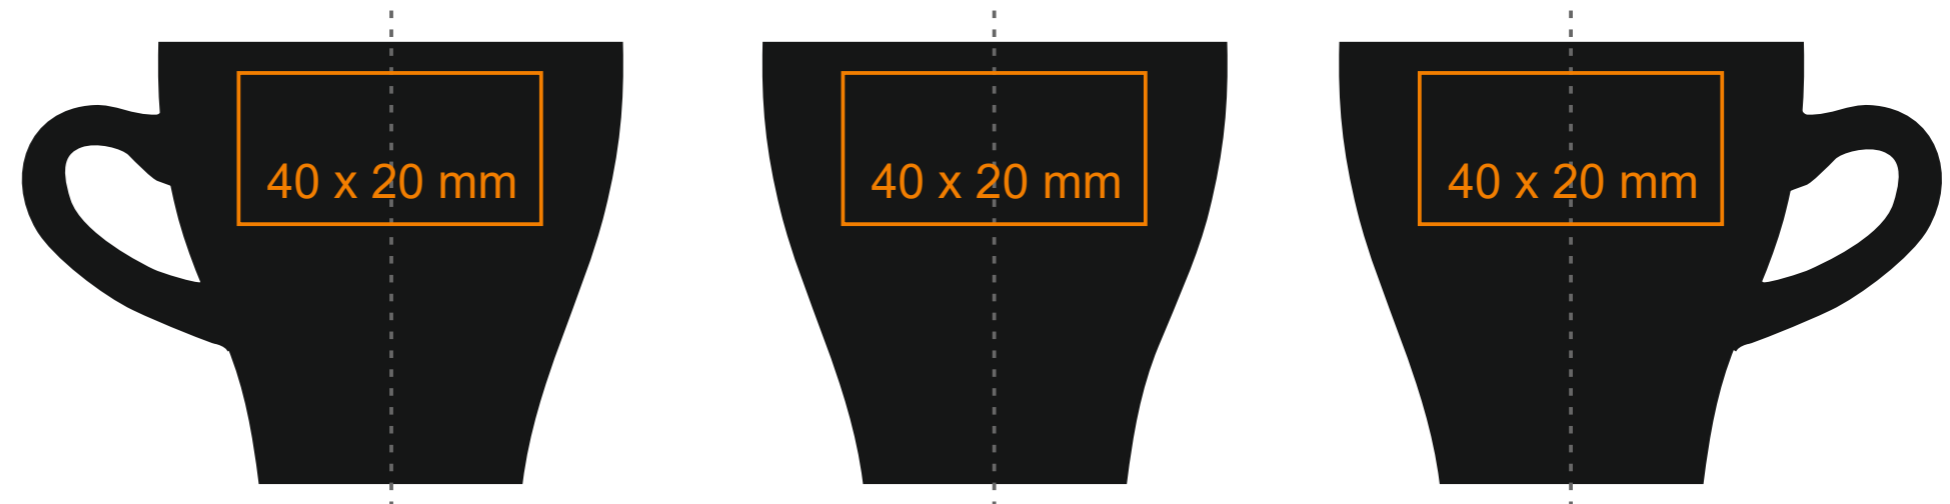

C247 Verona Nero Set

70 ml / h: 58 mm / Ø 61 mm

Saucer Ø 107 mm

Imprint on the inside 30 x 10 mm
Imprint on the bottom inside Ø 15 mm
Imprint on the bottom outside Ø 20 mm

*In the case of projects for transfer print running outside of the standard print area, please contact our sales department.

[How to prepare print material](#)

meaning

— Transfer Print
— Sensitive Touch

C247 Verona Nero Set

150 ml / h: 65 mm / Ø 80 mm

Saucer Ø 126 mm

Imprint on the handle	30 x 5 mm
Imprint on the inside	30 x 10 mm
Imprint on the bottom inside	Ø 25 mm
Imprint on the bottom outside	Ø 20 mm

*In the case of projects for transfer print running outside of the standard print area, please contact our sales department.

[How to prepare print material](#)

meaning

— Transfer Print
— Sensitive Touch

C247 Verona Nero Set

200 ml / h: 70 mm / Ø 86 mm

Saucer Ø 140 mm

- Imprint on the handle 30 x 5 mm
- Imprint on the inside 30 x 10 mm
- Imprint on the bottom inside Ø 25 mm
- Imprint on the bottom outside Ø 20 mm

*In the case of projects for transfer print running outside of the standard print area, please contact our sales department.