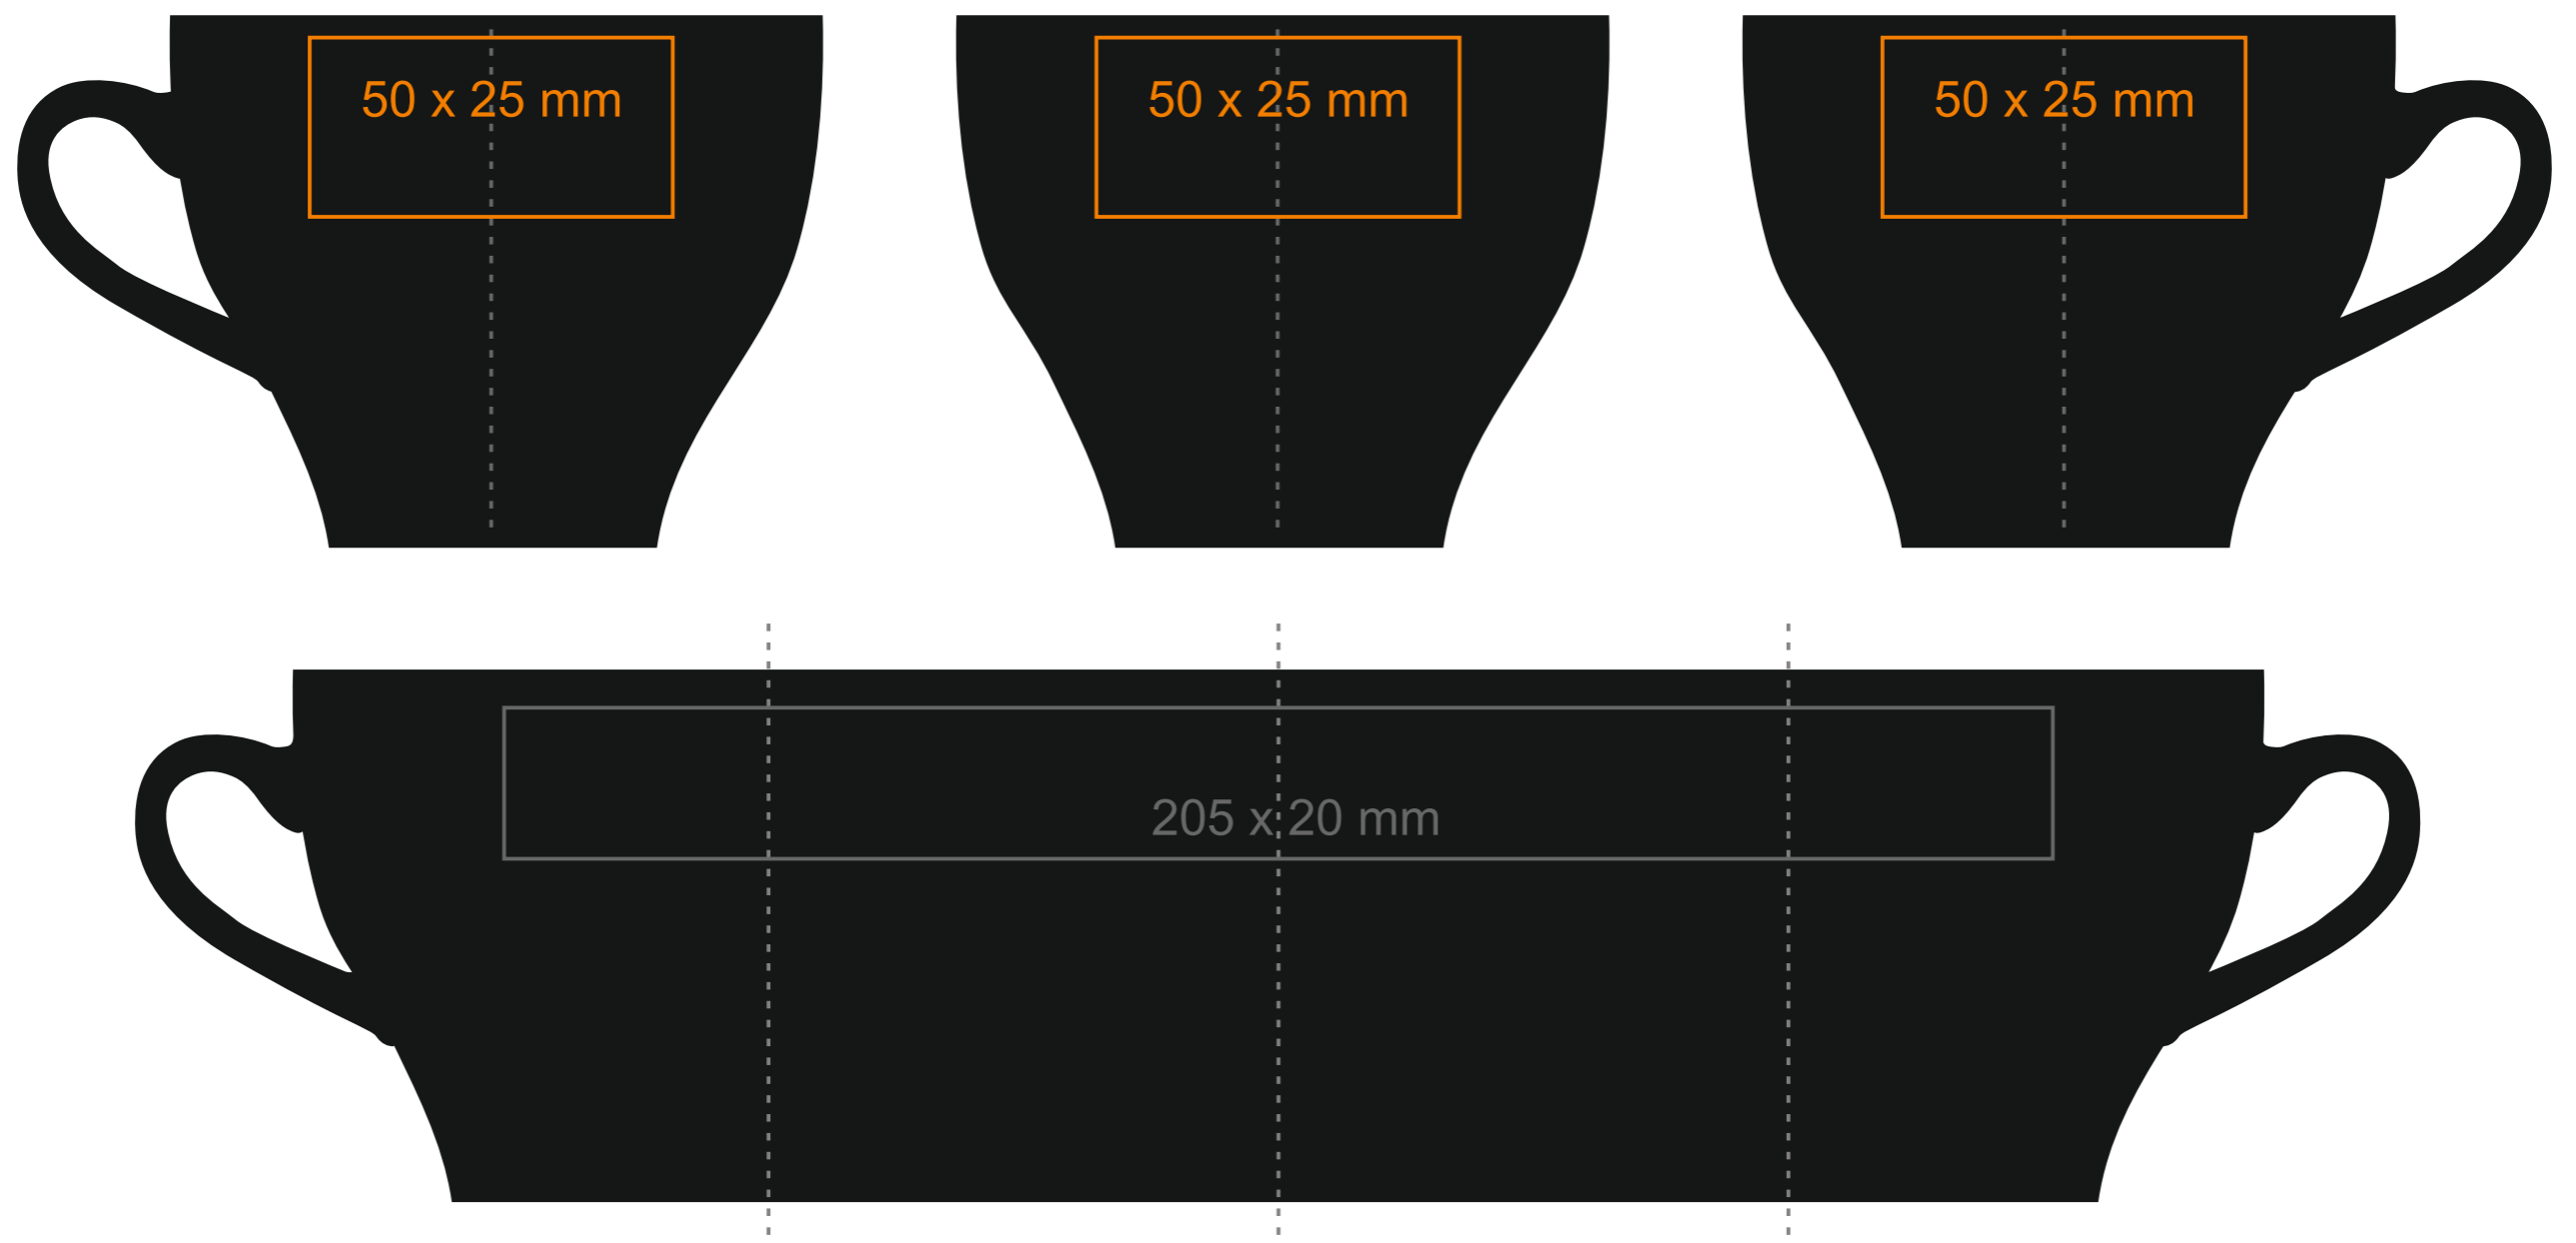

C247 Verona Nero Set

70 ml / h: 58 mm / Ø 61 mm

Saucer Ø 107 mm

Imprint on the inside 30 x 10 mm
Imprint on the bottom inside Ø 15 mm
Imprint on the bottom outside Ø 20 mm

*In the case of projects for transfer print running outside of the standard print area, please contact our sales department.

[How to prepare print material](#)

meaning

— Transfer Print
— Sensitive Touch

C247 Verona Nero Set

150 ml / h: 65 mm / Ø 80 mm

Saucer Ø 126 mm

Imprint on the handle	30 x 5 mm
Imprint on the inside	30 x 10 mm
Imprint on the bottom inside	Ø 25 mm
Imprint on the bottom outside	Ø 20 mm

*In the case of projects for transfer print running outside of the standard print area, please contact our sales department.

[How to prepare print material](#)

meaning

— Transfer Print
— Sensitive Touch

C247 Verona Nero Set

200 ml / h: 70 mm / Ø 86 mm

Saucer Ø 140 mm

- Imprint on the handle 30 x 5 mm
- Imprint on the inside 30 x 10 mm
- Imprint on the bottom inside Ø 25 mm
- Imprint on the bottom outside Ø 20 mm

*In the case of projects for transfer print running outside of the standard print area, please contact our sales department.